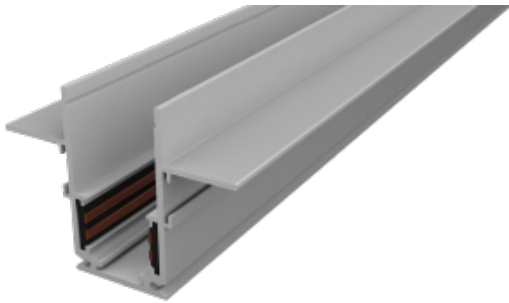

## SIGMA B TRACK IN 2000

Available colors:

20961-B2000

20961-W2000

Beam angle:

/°

Material:

aluminium

Location:

Interior

Fixation:

Wall Ceiling

Installation:

Recessed

Product dimension:

65.3x48.4x2000mm

<https://uni-luce.com>

+39 339 505 5880

[info@uni-luce.com](mailto:info@uni-luce.com)

Via Monselice, 26, 20832 Desio

MB, Italy

The SIGMA system is a compact low voltage (48V) track system in which LED lighting fixtures are mounted. It has no limitations in terms of length and allows create configurations from the ceiling to the walls making unexpected shapes and configuration from straight to curcles and semi-curcles. SIGMA track has different installation methods including recessed, surface mounting and suspending. Recessed track has 2 installation possibilities: before and after ceiling mount. In the SIGMA lighting system, you can easily change the number of lighting fixtures and their arrangements, creating new lighting patterns in the room. Thanks to great verietiy of lamps, SIGMA system can match any interior style. A special click mechanism ensures reliable fixation of the lighting fixtures in the track. Brightness adjustment, management via the DALI protocol, or 1-10V. Turnable white function is available for choice as well.