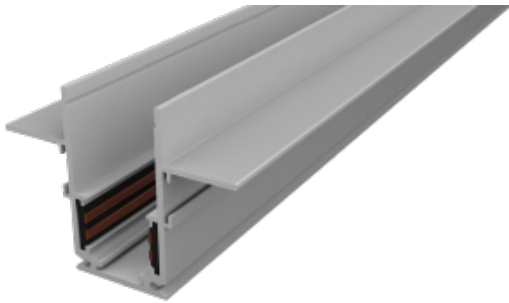

20961-W3000

Beam angle:

/°

Material:

aluminium

Location:

Interior

Fixation:

Wall Ceiling

Installation:

Recessed

Product dimension:

65.3x48.4x3000mm

<https://uni-luce.com>

+39 339 505 5880

info@uni-luce.com

Via Monselice, 26, 20832 Desio

MB, Italy

The SIGMA system is a compact low voltage (48V) track system in which LED lighting fixtures are mounted. It has no limitations in terms of length and allows create configurations from the ceiling to the walls making unexpected shapes and configuration from straight to curcles and semi-curcles. SIGMA track has different installation methods including recessed, surface mounting and suspending. Recessed track has 2 installation possibilities: before and after ceiling mount. In the SIGMA lighting system, you can easily change the number of lighting fixtures and their arrangements, creating new lighting patterns in the room. Thanks to great verietiy of lamps, SIGMA system can match any interior style. A special click mechanism ensures reliable fixation of the lighting fixtures in the track. Brightness adjustment, management via the DALI protocol, or 1-10V. Turnable white function is available for choice as well.