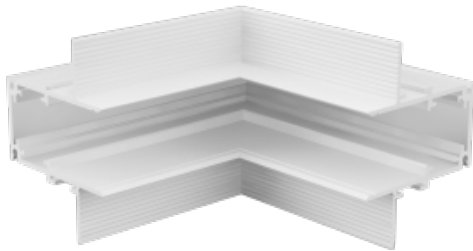

<https://uni-luce.com>
+39 339 505 5880
info@uni-luce.com

Via Monselice, 26, 20832 Desio
MB, Italy

SIGMA B TRACK IN CON INN

Available colors:

● 20972

○ 20972

Beam angle:

/°

Material:

aluminium

Location:

Interior

Fixation:

Wall Ceiling

Installation:

Recessed

Product dimension:

95x95x48.3mm