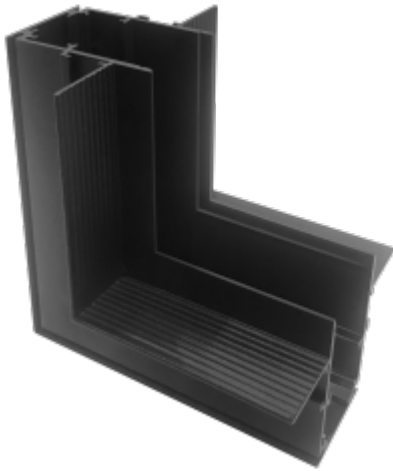

<https://uni-luce.com>
+39 339 505 5880
info@uni-luce.com

Via Monselice, 26, 20832 Desio
MB, Italy

SIGMA B TRACK IN CON INN

Available colors:

● 20972

○ 20972

Beam angle:

/°

Material:

aluminium

Location:

Interior

Fixation:

Wall Ceiling

Installation:

Recessed

Product dimension:

95x95x48.3mm