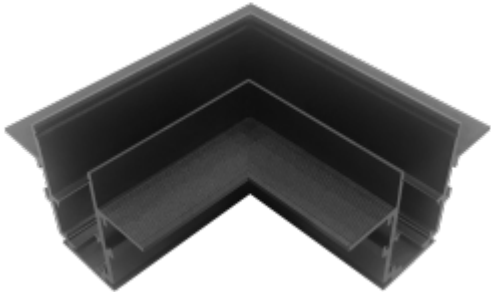

<https://uni-luce.com>

+39 339 505 5880

info@uni-luce.com

Via Monselice, 26, 20832 Desio

MB, Italy

SIGMA B TRACK IN L CON

Available colors:

○ 20970

● 20970

Beam angle:

/°

Location:

Interior

Fixation:

Wall Ceiling

Installation:

Recessed

Product dimension:

95x95x48.3mm