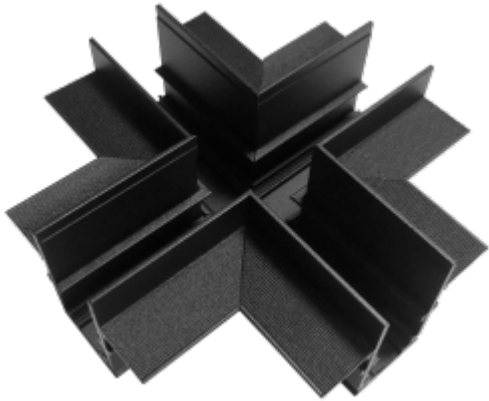

<https://uni-luce.com>

+39 339 505 5880

info@uni-luce.com

Via Monselice, 26, 20832 Desio

MB, Italy

SIGMA B TRACK X CON INN

Available colors:

Beam angle:

Material:

Location:

Fixation:

Installation:

● 20974

○ 20974

/°

aluminium

Interior

Wall Ceiling

Recessed