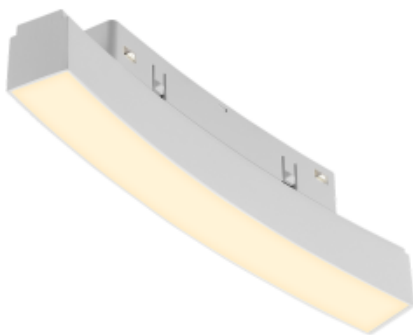

● 20992-B6-D1200

Beam angle:

110°

LED Color:

3000K 4000K 5000K

System Power:

6W

CRI:

90

Lumen output:

420lm

Material:

aluminium, PC

Location:

Interior

Fixation:

Celling

Installation:

Track

Product dimension:

L190*H45mm

Input:

48V DC

IP:

20

<https://uni-luce.com>

+39 339 505 5880

info@uni-luce.com

Via Monselice, 26, 20832 Desio

MB, Italy

The SIGMA system is a compact low voltage (48V) track system in which LED lighting fixtures are mounted. It has no limitations in terms of length and allows create configurations from the ceiling to the walls making unexpected shapes and configuration from straight to curcles and semi-curcles. SIGMA track has different installation methods including recessed, surface mounting and suspending. Recessed track has 2 installation possibilities: before and after ceiling mount. In the SIGMA lighting system, you can easily change the number of lighting fixtures and their arrangements, creating new lighting patterns in the room. Thanks to great verietiy of lamps, SIGMA system can match any interior style. A special click mechanism ensures reliable fixation of the lighting fixtures in the track. Brightness adjustment, management via the DALI protocol, or 1-10V. Turnable white function is available for choice as well.