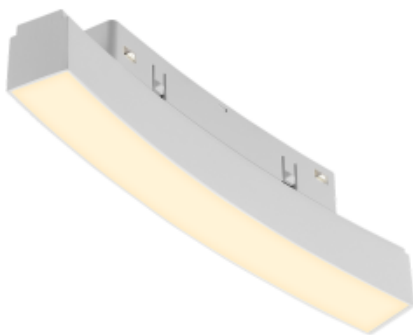

● 20992-B6-D1500

Beam angle:

110°

LED Color:

3000K 4000K 5000K

System Power:

6W

CRI:

90

Lumen output:

420lm

Material:

aluminium, PC

Location:

Interior

Fixation:

Celling

Installation:

Track

Product dimension:

L176*H45mm

Input:

48V DC

IP:

20

<https://uni-luce.com>

+39 339 505 5880

info@uni-luce.com

Via Monselice, 26, 20832 Desio

MB, Italy

The SIGMA system is a compact low voltage (48V) track system in which LED lighting fixtures are mounted. It has no limitations in terms of length and allows create configurations from the ceiling to the walls making unexpected shapes and configuration from straight to curcles and semi-curcles. SIGMA track has different installation methods including recessed, surface mounting and suspending. Recessed track has 2 installation possibilities: before and after ceiling mount. In the SIGMA lighting system, you can easily change the number of lighting fixtures and their arrangements, creating new lighting patterns in the room. Thanks to great verietiy of lamps, SIGMA system can match any interior style. A special click mechanism ensures reliable fixation of the lighting fixtures in the track. Brightness adjustment, management via the DALI protocol, or 1-10V. Turnable white function is available for choice as well.