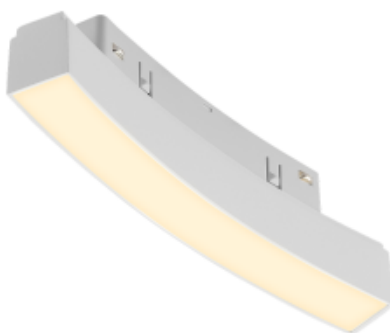

● 20990-B6-D600

Beam angle:

110°

LED Color:

3000K 4000K 5000K

System Power:

6W

CRI:

90

Lumen output:

408lm

Material:

aluminium, PC

Location:

Interior

Fixation:

Celling

Installation:

Track

Product dimension:

L188*H45mm

Input:

48V DC

IP:

20

<https://uni-luce.com>

+39 339 505 5880

info@uni-luce.com

Via Monselice, 26, 20832 Desio

MB, Italy

The SIGMA system is a compact low voltage (48V) track system in which LED lighting fixtures are mounted. It has no limitations in terms of length and allows create configurations from the ceiling to the walls making unexpected shapes and configuration from straight to curcles and semi-curcles. SIGMA track has different installation methods including recessed, surface mounting and suspending. Recessed track has 2 installation possibilities: before and after ceiling mount. In the SIGMA lighting system, you can easily change the number of lighting fixtures and their arrangements, creating new lighting patterns in the room. Thanks to great verietiy of lamps, SIGMA system can match any interior style. A special click mechanism ensures reliable fixation of the lighting fixtures in the track. Brightness adjustment, management via the DALI protocol, or 1-10V. Turnable white function is available for choice as well.