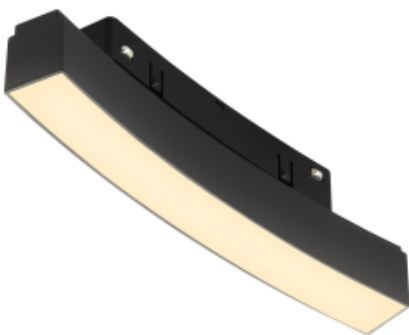

● 20991-B6-D800

Beam angle:

110°

LED Color:

3000K 4000K 5000K

System Power:

6W

CRI:

90

Lumen output:

420lm

Material:

aluminium, PC

Location:

Interior

Fixation:

Celling

Installation:

Track

Product dimension:

L168*H45mm

Input:

48V DC

IP:

20

<https://uni-luce.com>

+39 339 505 5880

info@uni-luce.com

Via Monselice, 26, 20832 Desio

MB, Italy

The SIGMA system is a compact low voltage (48V) track system in which LED lighting fixtures are mounted. It has no limitations in terms of length and allows create configurations from the ceiling to the walls making unexpected shapes and configuration from straight to curcles and semi-curcles. SIGMA track has different installation methods including recessed, surface mounting and suspending. Recessed track has 2 installation possibilities: before and after ceiling mount. In the SIGMA lighting system, you can easily change the number of lighting fixtures and their arrangements, creating new lighting patterns in the room. Thanks to great verietiy of lamps, SIGMA system can match any interior style. A special click mechanism ensures reliable fixation of the lighting fixtures in the track. Brightness adjustment, management via the DALI protocol, or 1-10V. Turnable white function is available for choice as well.