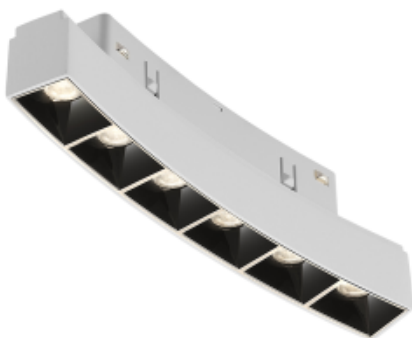

● 20993-B6-D1000

Beam angle:

24°

LED Color:

3000K 4000K 5000K

System Power:

6W

CRI:

90

Lumen output:

600lm

Material:

aluminium, PC

Location:

Interior

Fixation:

Celling

Installation:

Track

Product dimension:

L177*H45mm

Input:

48V DC

IP:

20

<https://uni-luce.com>

+39 339 505 5880

info@uni-luce.com

Via Monselice, 26, 20832 Desio

MB, Italy

The SIGMA system is a compact low voltage (48V) track system in which LED lighting fixtures are mounted. It has no limitations in terms of length and allows create configurations from the ceiling to the walls making unexpected shapes and configuration from straight to curcles and semi-curcles. SIGMA track has different installation methods including recessed, surface mounting and suspending. Recessed track has 2 installation possibilities: before and after ceiling mount. In the SIGMA lighting system, you can easily change the number of lighting fixtures and their arrangements, creating new lighting patterns in the room. Thanks to great verietiy of lamps, SIGMA system can match any interior style. A special click mechanism ensures reliable fixation of the lighting fixtures in the track. Brightness adjustment, management via the DALI protocol, or 1-10V. Turnable white function is available for choice as well.