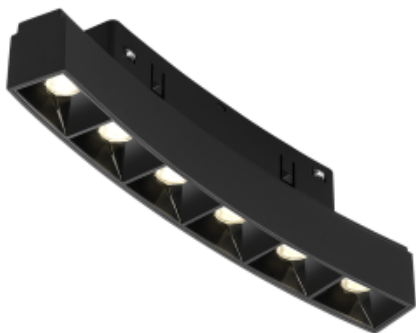

● 20993-B6-D1200

Beam angle:

24°

LED Color:

3000K 4000K 5000K

System Power:

6W

CRI:

90

Lumen output:

600lm

Material:

aluminium, PC

Location:

Interior

Fixation:

Celling

Installation:

Track

Product dimension:

L190*H45mm

Input:

48V DC

IP:

20

<https://uni-luce.com>

+39 339 505 5880

info@uni-luce.com

Via Monselice, 26, 20832 Desio

MB, Italy

The SIGMA system is a compact low voltage (48V) track system in which LED lighting fixtures are mounted. It has no limitations in terms of length and allows create configurations from the ceiling to the walls making unexpected shapes and configuration from straight to curcles and semi-curcles. SIGMA track has different installation methods including recessed, surface mounting and suspending. Recessed track has 2 installation possibilities: before and after ceiling mount. In the SIGMA lighting system, you can easily change the number of lighting fixtures and their arrangements, creating new lighting patterns in the room. Thanks to great verietiy of lamps, SIGMA system can match any interior style. A special click mechanism ensures reliable fixation of the lighting fixtures in the track. Brightness adjustment, management via the DALI protocol, or 1-10V. Turnable white function is available for choice as well.