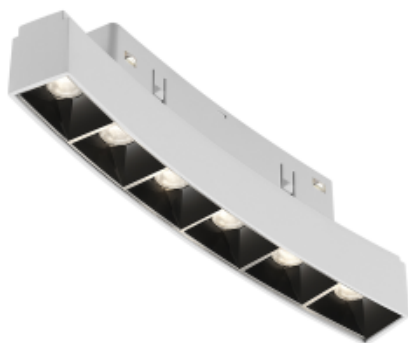

● 20993-B6-D800

Beam angle:

24°

LED Color:

3000K 4000K 5000K

System Power:

6W

CRI:

90

Lumen output:

600lm

Material:

aluminium, PC

Location:

Interior

Fixation:

Celling

Installation:

Track

Product dimension:

L168*H45mm

Input:

48V DC

IP:

20

<https://uni-luce.com>

+39 339 505 5880

info@uni-luce.com

Via Monselice, 26, 20832 Desio

MB, Italy

The SIGMA system is a compact low voltage (48V) track system in which LED lighting fixtures are mounted. It has no limitations in terms of length and allows create configurations from the ceiling to the walls making unexpected shapes and configuration from straight to curcles and semi-curcles. SIGMA track has different installation methods including recessed, surface mounting and suspending. Recessed track has 2 installation possibilities: before and after ceiling mount. In the SIGMA lighting system, you can easily change the number of lighting fixtures and their arrangements, creating new lighting patterns in the room. Thanks to great verietiy of lamps, SIGMA system can match any interior style. A special click mechanism ensures reliable fixation of the lighting fixtures in the track. Brightness adjustment, management via the DALI protocol, or 1-10V. Turnable white function is available for choice as well.