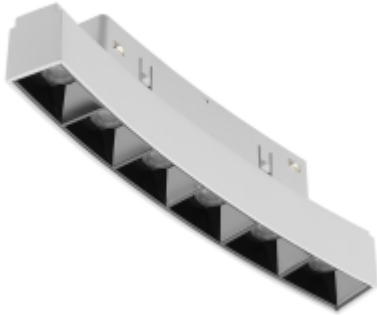

<https://uni-luce.com>

+39 339 505 5880

info@uni-luce.com

Via Monselice, 26, 20832 Desio

MB, Italy

SIGMA C LINE SPOT 6 D800

Available colors:

○ 20993-W6-D800

● 20993-B6-D800

Beam angle:

24°

LED Color:

3000K 4000K 5000K

System Power:

6W

CRI:

90

Lumen output:

600lm

Material:

aluminium, PC

Location:

Interior

Fixation:

Celling

Installation:

Track

Product dimension:

L168*H45mm

Input:

48V DC

IP:

20