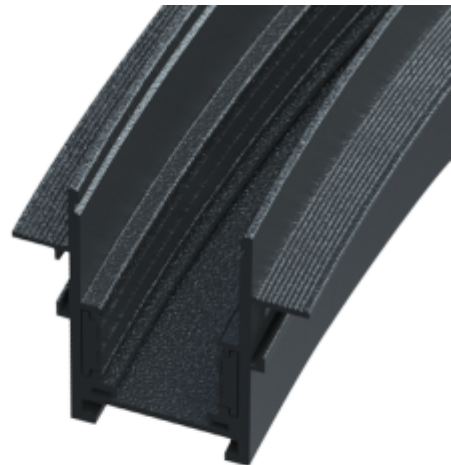

● 20996B-D1200

Beam angle:

/°

Material:

aluminium

Location:

Interior

Fixation:

Ceiling

Installation:

Track

Product dimension:

Ø1200*H48*T2.0mm

Input:

48V DC

<https://uni-luce.com>

+39 339 505 5880

info@uni-luce.com

Via Monselice, 26, 20832 Desio

MB, Italy

The SIGMA system is a compact low voltage (48V) track system in which LED lighting fixtures are mounted. It has no limitations in terms of length and allows create configurations from the ceiling to the walls making unexpected shapes and configuration from straight to curcles and semi-curcles. SIGMA track has different installation methods including recessed, surface mounting and suspending. Recessed track has 2 installation possibilities: before and after ceiling mount. In the SIGMA lighting system, you can easily change the number of lighting fixtures and their arrangements, creating new lighting patterns in the room. Thanks to great verietiy of lamps, SIGMA system can match any interior style. A special click mechanism ensures reliable fixation of the lighting fixtures in the track. Brightness adjustment, management via the DALI protocol, or 1-10V. Turnable white function is available for choice as well.