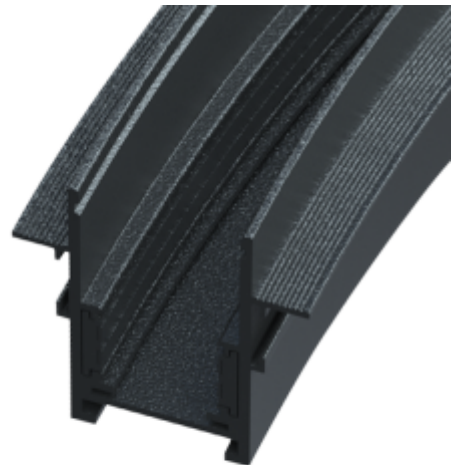

## SIGMA C TRACK 1/4 CON D600

Available colors:

○ 20996W-D600

● 20996B-D600

Beam angle:

/°

Material:

aluminium

Location:

Interior

Fixation:

Ceiling

Installation:

Track

Product dimension:

Ø600\*H48\*T2.0mm

Input:

48V DC

<https://uni-luce.com>

+39 339 505 5880

[info@uni-luce.com](mailto:info@uni-luce.com)

Via Monselice, 26, 20832 Desio

MB, Italy

The SIGMA system is a compact low voltage (48V) track system in which LED lighting fixtures are mounted. It has no limitations in terms of length and allows create configurations from the ceiling to the walls making unexpected shapes and configuration from straight to curcles and semi-curcles. SIGMA track has different installation methods including recessed, surface mounting and suspending. Recessed track has 2 installation possibilities: before and after ceiling mount. In the SIGMA lighting system, you can easily change the number of lighting fixtures and their arrangements, creating new lighting patterns in the room. Thanks to great verietiy of lamps, SIGMA system can match any interior style. A special click mechanism ensures reliable fixation of the lighting fixtures in the track. Brightness adjustment, management via the DALI protocol, or 1-10V. Turnable white function is available for choice as well.