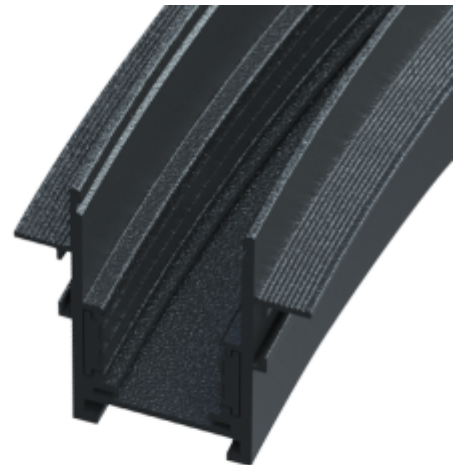

● 20996B-D800

Beam angle:

/°

Material:

aluminium

Location:

Interior

Fixation:

Ceiling

Installation:

Track

Product dimension:

Ø800*H48*T2.0mm

Input:

48V DC

<https://uni-luce.com>

+39 339 505 5880

info@uni-luce.com

Via Monselice, 26, 20832 Desio

MB, Italy

The SIGMA system is a compact low voltage (48V) track system in which LED lighting fixtures are mounted. It has no limitations in terms of length and allows create configurations from the ceiling to the walls making unexpected shapes and configuration from straight to curcles and semi-curcles. SIGMA track has different installation methods including recessed, surface mounting and suspending. Recessed track has 2 installation possibilities: before and after ceiling mount. In the SIGMA lighting system, you can easily change the number of lighting fixtures and their arrangements, creating new lighting patterns in the room. Thanks to great verietiy of lamps, SIGMA system can match any interior style. A special click mechanism ensures reliable fixation of the lighting fixtures in the track. Brightness adjustment, management via the DALI protocol, or 1-10V. Turnable white function is available for choice as well.