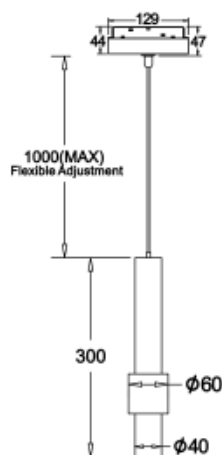

CRI: 90

Lumen output: 620lm

Material: aluminium

Location: Interior

Fixation: Ceiling

Installation: Track

Product dimension: Ø60x1000mm

Input: 48V DC

IP: 20

<https://uni-luce.com>

+39 339 505 5880

[info@uni-luce.com](mailto:info@uni-luce.com)

Via Monselice, 26, 20832 Desio

MB, Italy

The SIGMA system is a compact low voltage (48V) track system in which LED lighting fixtures are mounted. It has no limitations in terms of length and allows create configurations from the ceiling to the walls making unexpected shapes and configuration from straight to curcles and semi-curcles. SIGMA track has different installation methods including recessed, surface mounting and suspending. Recessed track has 2 installation possibilities: before and after ceiling mount. In the SIGMA lighting system, you can easily change the number of lighting fixtures and their arrangements, creating new lighting patterns in the room. Thanks to great verietiy of lamps, SIGMA system can match any interior style. A special click mechanism ensures reliable fixation of the lighting fixtures in the track. Brightness adjustment, management via the DALI protocol, or 1-10V. Turnable white function is available for choice as well.