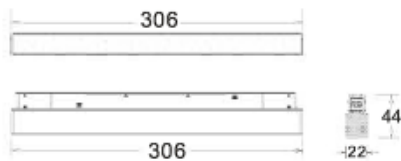

90

Lumen output:

905lm

Material:

aluminium, PC

Location:

Interior

Fixation:

Ceiling

Installation:

Track

Product dimension:

L306xW22xH44mm

Input:

48V DC

IP:

20

<https://uni-luce.com>

+39 339 505 5880

info@uni-luce.com

Via Monselice, 26, 20832 Desio

MB, Italy

The SIGMA system is a compact low voltage (48V) track system in which LED lighting fixtures are mounted. It has no limitations in terms of length and allows create configurations from the ceiling to the walls making unexpected shapes and configuration from straight to curcles and semi-curcles. SIGMA track has different installation methods including recessed, surface mounting and suspending. Recessed track has 2 installation possibilities: before and after ceiling mount. In the SIGMA lighting system, you can easily change the number of lighting fixtures and their arrangements, creating new lighting patterns in the room. Thanks to great verietiy of lamps, SIGMA system can match any interior style. A special click mechanism ensures reliable fixation of the lighting fixtures in the track. Brightness adjustment, management via the DALI protocol, or 1-10V. Turnable white function is available for choice as well.