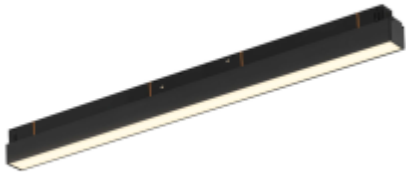

SIGMA LINE 24 600

Available colors:

○ 20934-W24-600

● 20934-B24-600

Beam angle:

110°

LED Color:

3000K 4000K 5000K

System Power:

24W

CRI:

90

Lumen output:

1856lm

Material:

aluminium, PC

Location:

Interior

Fixation:

Ceiling

Installation:

Track

Product dimension:

L601xW22xH44mm

Input:

48V DC

IP:

20