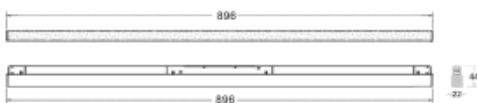

<https://uni-luce.com>
+39 339 505 5880
info@uni-luce.com

Via Monselice, 26, 20832 Desio
MB, Italy

SIGMA LINE 36 900

Available colors:

○ 20934-W36-900

● 20934-B36-900

Beam angle:

110°

LED Color:

3000K 4000K 5000K

System Power:

36W

CRI:

90

Lumen output:

2893lm

Material:

aluminium, PC

Location:

Interior

Fixation:

Ceiling

Installation:

Track

Product dimension:

L896xW22xH44mm

Input:

48V DC

IP:

20