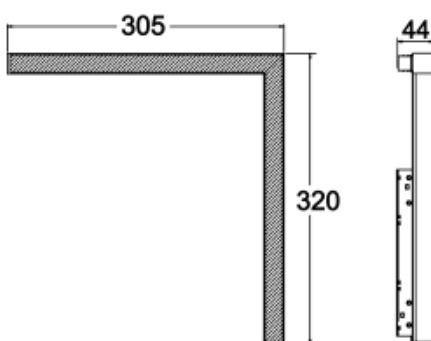

90

Lumen output:

1119lm

Material:

aluminium, PC

Location:

Interior

Fixation:

Wall Ceiling

Installation:

Track

Product dimension:

320x305x44mm

Input:

48V DC

IP:

20

<https://uni-luce.com>

+39 339 505 5880

info@uni-luce.com

Via Monselice, 26, 20832 Desio

MB, Italy

The SIGMA system is a compact low voltage (48V) track system in which LED lighting fixtures are mounted. It has no limitations in terms of length and allows create configurations from the ceiling to the walls making unexpected shapes and configuration from straight to curcles and semi-curcles. SIGMA track has different installation methods including recessed, surface mounting and suspending. Recessed track has 2 installation possibilities: before and after ceiling mount. In the SIGMA lighting system, you can easily change the number of lighting fixtures and their arrangements, creating new lighting patterns in the room. Thanks to great verietiy of lamps, SIGMA system can match any interior style. A special click mechanism ensures reliable fixation of the lighting fixtures in the track. Brightness adjustment, management via the DALI protocol, or 1-10V. Turnable white function is available for choice as well.