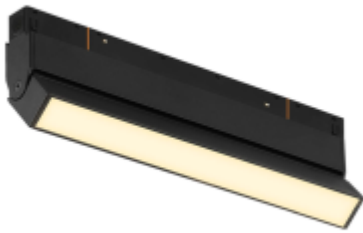

<https://uni-luce.com>

+39 339 505 5880

info@uni-luce.com

Via Monselice, 26, 20832 Desio

MB, Italy

SIGMA LINE ON 12 300

Available colors:

20937-B12-300

20937-W12-300

Beam angle:

110°

LED Color:

3000K 4000K 5000K

System Power:

12W

CRI:

90

Lumen output:

905lm

Material:

aluminium, PC

Location:

Interior

Fixation:

Wall Ceiling

Installation:

Track

Product dimension:

306x22x80mm

Input:

48V DC

IP: