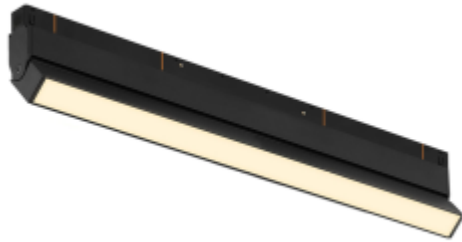

<https://uni-luce.com>

+39 339 505 5880

info@uni-luce.com

Via Monselice, 26, 20832 Desio

MB, Italy

SIGMA LINE ON 24 600

Available colors:

☐ 20937-B24-600

☐ 20937-W24-600

Beam angle:

110°

LED Color:

3000K 4000K 5000K

System Power:

24W

CRI:

90

Lumen output:

1856lm

Material:

aluminium, PC

Location:

Interior

Fixation:

Wall Ceiling

Installation:

Track

Product dimension:

602x22x80mm

Input:

48V DC

IP:

20