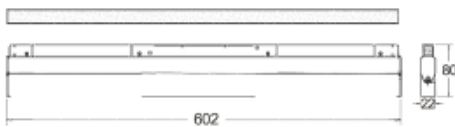

Wall Ceiling

Installation:

Track

Product dimension:

602x22x80mm

Input:

48V DC

IP:

20

<https://uni-luce.com>

+39 339 505 5880

info@uni-luce.com

Via Monselice, 26, 20832 Desio

MB, Italy

The SIGMA system is a compact low voltage (48V) track system in which LED lighting fixtures are mounted. It has no limitations in terms of length and allows create configurations from the ceiling to the walls making unexpected shapes and configuration from straight to curcles and semi-curcles. SIGMA track has different installation methods including recessed, surface mounting and suspending. Recessed track has 2 installation possibilities: before and after ceiling mount. In the SIGMA lighting system, you can easily change the number of lighting fixtures and their arrangements, creating new lighting patterns in the room. Thanks to great verietiy of lamps, SIGMA system can match any interior style. A special click mechanism ensures reliable fixation of the lighting fixtures in the track. Brightness adjustment, management via the DALI protocol, or 1-10V. Turnable white function is available for choice as well.