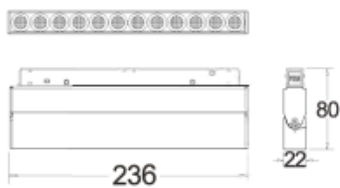

90

Lumen output:

1044lm

Material:

aluminium, PC

Location:

Interior

Fixation:

Ceiling

Installation:

Track

Product dimension:

L236xW22xH80mm

Input:

48V DC

IP:

20

<https://uni-luce.com>

+39 339 505 5880

info@uni-luce.com

Via Monselice, 26, 20832 Desio

MB, Italy

The SIGMA system is a compact low voltage (48V) track system in which LED lighting fixtures are mounted. It has no limitations in terms of length and allows create configurations from the ceiling to the walls making unexpected shapes and configuration from straight to curcles and semi-curcles. SIGMA track has different installation methods including recessed, surface mounting and suspending. Recessed track has 2 installation possibilities: before and after ceiling mount. In the SIGMA lighting system, you can easily change the number of lighting fixtures and their arrangements, creating new lighting patterns in the room. Thanks to great verietiy of lamps, SIGMA system can match any interior style. A special click mechanism ensures reliable fixation of the lighting fixtures in the track. Brightness adjustment, management via the DALI protocol, or 1-10V. Turnable white function is available for choice as well.