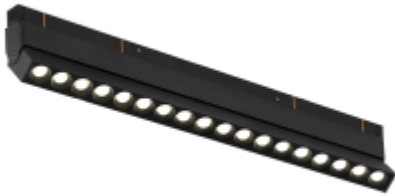

## SIGMA LINE ON SPOT-24 24 460

Available colors:

○ 20936-W24-460

○ 20936-W24-460

● 20936-B24-460

Beam angle: 24°

LED Color: 3000K 4000K 5000K

System Power: 24W

CRI: 90

Lumen output: 2102lm

Material: aluminium, PC

Location: Interior

Fixation: Ceiling

Installation: Track

Product dimension: L462.3xW22xH80mm

Input: 48V DC

IP: 20

<https://uni-luce.com>

+39 339 505 5880

[info@uni-luce.com](mailto:info@uni-luce.com)

Via Monselice, 26, 20832 Desio

MB, Italy

The SIGMA system is a compact low voltage (48V) track system in which LED lighting fixtures are mounted. It has no limitations in terms of length and allows create configurations from the ceiling to the walls making unexpected shapes and configuration from straight to curcles and semi-curcles. SIGMA track has different installation methods including recessed, surface mounting and suspending. Recessed track has 2 installation possibilities: before and after ceiling mount. In the SIGMA lighting system, you can easily change the number of lighting fixtures and their arrangements, creating new lighting patterns in the room. Thanks to great verietiy of lamps, SIGMA system can match any interior style. A special click mechanism ensures reliable fixation of the lighting fixtures in the track. Brightness adjustment, management via the DALI protocol, or 1-10V. Turnable white function is available for choice as well.