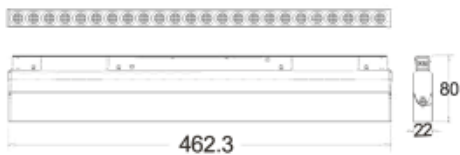

CRI: 90

Lumen output: 2102lm

Material: aluminium, PC

Location: Interior

Fixation: Ceiling

Installation: Track

Product dimension: L462.3xW22xH80mm

Input: 48V DC

IP: 20

<https://uni-luce.com>

+39 339 505 5880

[info@uni-luce.com](mailto:info@uni-luce.com)

Via Monselice, 26, 20832 Desio

MB, Italy

The SIGMA system is a compact low voltage (48V) track system in which LED lighting fixtures are mounted. It has no limitations in terms of length and allows create configurations from the ceiling to the walls making unexpected shapes and configuration from straight to curcles and semi-curcles. SIGMA track has different installation methods including recessed, surface mounting and suspending. Recessed track has 2 installation possibilities: before and after ceiling mount. In the SIGMA lighting system, you can easily change the number of lighting fixtures and their arrangements, creating new lighting patterns in the room. Thanks to great verietiy of lamps, SIGMA system can match any interior style. A special click mechanism ensures reliable fixation of the lighting fixtures in the track. Brightness adjustment, management via the DALI protocol, or 1-10V. Turnable white function is available for choice as well.