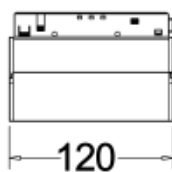

Product dimension:

L120xW22xH80mm

Input:

48V DC

IP:

20

<https://uni-luce.com>

+39 339 505 5880