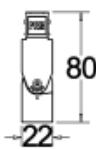

Product dimension:

L120xW22xH80mm

Input:

48V DC

IP:

20

<https://uni-luce.com>

+39 339 505 5880

info@uni-luce.com

Via Monselice, 26, 20832 Desio

MB, Italy

The SIGMA system is a compact low voltage (48V) track system in which LED lighting fixtures are mounted. It has no limitations in terms of length and allows create configurations from the ceiling to the walls making unexpected shapes and configuration from straight to curcles and semi-curcles. SIGMA track has different installation methods including recessed, surface mounting and suspending. Recessed track has 2 installation possibilities: before and after ceiling mount. In the SIGMA lighting system, you can easily change the number of lighting fixtures and their arrangements, creating new lighting patterns in the room. Thanks to great verietiy of lamps, SIGMA system can match any interior style. A special click mechanism ensures reliable fixation of the lighting fixtures in the track. Brightness adjustment, management via the DALI protocol, or 1-10V. Turnable white function is available for choice as well.