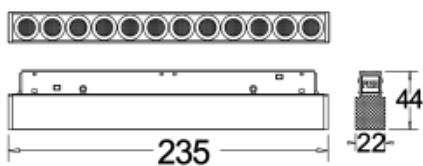

90

Lumen output:

1044lm

Material:

aluminium, PC

Location:

Interior

Fixation:

Ceiling

Installation:

Track

Product dimension:

L235xW22xH44mm

Input:

48V DC

IP:

20

<https://uni-luce.com>

+39 339 505 5880

info@uni-luce.com

Via Monselice, 26, 20832 Desio

MB, Italy

The SIGMA system is a compact low voltage (48V) track system in which LED lighting fixtures are mounted. It has no limitations in terms of length and allows create configurations from the ceiling to the walls making unexpected shapes and configuration from straight to curcles and semi-curcles. SIGMA track has different installation methods including recessed, surface mounting and suspending. Recessed track has 2 installation possibilities: before and after ceiling mount. In the SIGMA lighting system, you can easily change the number of lighting fixtures and their arrangements, creating new lighting patterns in the room. Thanks to great verietiy of lamps, SIGMA system can match any interior style. A special click mechanism ensures reliable fixation of the lighting fixtures in the track. Brightness adjustment, management via the DALI protocol, or 1-10V. Turnable white function is available for choice as well.