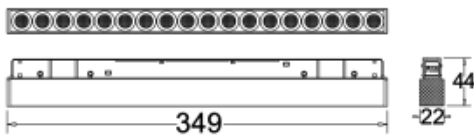

Ceiling

Installation:

Track

Product dimension:

L349xW22xH44mm

Input:

48V DC

IP:

20

<https://uni-luce.com>

+39 339 505 5880

info@uni-luce.com

Via Monselice, 26, 20832 Desio

MB, Italy

The SIGMA system is a compact low voltage (48V) track system in which LED lighting fixtures are mounted. It has no limitations in terms of length and allows create configurations from the ceiling to the walls making unexpected shapes and configuration from straight to curcles and semi-curcles. SIGMA track has different installation methods including recessed, surface mounting and suspending. Recessed track has 2 installation possibilities: before and after ceiling mount. In the SIGMA lighting system, you can easily change the number of lighting fixtures and their arrangements, creating new lighting patterns in the room. Thanks to great verietiy of lamps, SIGMA system can match any interior style. A special click mechanism ensures reliable fixation of the lighting fixtures in the track. Brightness adjustment, management via the DALI protocol, or 1-10V. Turnable white function is available for choice as well.