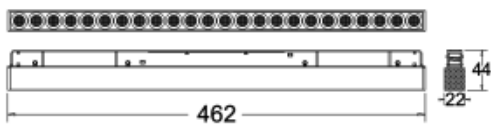

Ceiling

Installation:

Track

Product dimension:

L462xW22xH44mm

Input:

48V DC

IP:

20

<https://uni-luce.com>

+39 339 505 5880

info@uni-luce.com

Via Monselice, 26, 20832 Desio

MB, Italy

The SIGMA system is a compact low voltage (48V) track system in which LED lighting fixtures are mounted. It has no limitations in terms of length and allows create configurations from the ceiling to the walls making unexpected shapes and configuration from straight to curcles and semi-curcles. SIGMA track has different installation methods including recessed, surface mounting and suspending. Recessed track has 2 installation possibilities: before and after ceiling mount. In the SIGMA lighting system, you can easily change the number of lighting fixtures and their arrangements, creating new lighting patterns in the room. Thanks to great verietiy of lamps, SIGMA system can match any interior style. A special click mechanism ensures reliable fixation of the lighting fixtures in the track. Brightness adjustment, management via the DALI protocol, or 1-10V. Turnable white function is available for choice as well.