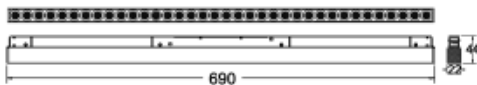

<https://uni-luce.com>
+39 339 505 5880
info@uni-luce.com

Via Monselice, 26, 20832 Desio
MB, Italy

SIGMA LINE SPOT-36 36 700

Available colors:

○ 20935-W36-700

● 20935-B36-700

Beam angle:

24° 38°

LED Color:

3000K 4000K 5000K

System Power:

36W

CRI:

90

Lumen output:

3123lm

Material:

aluminium, PC

Location:

Interior

Fixation:

Ceiling

Installation:

Track

Product dimension:

L690xW22xH44mm

Input:

48V DC

IP:

20