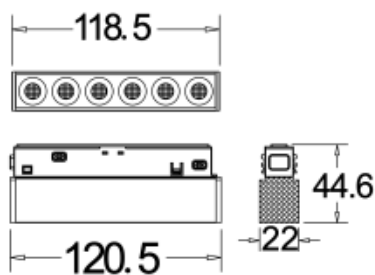

● 20935-B6-120

Beam angle:

24° 38°

LED Color:

3000K 4000K 5000K

System Power:

6W

CRI:

90

Lumen output:

530lm

Material:

aluminium, PC

Location:

Interior

Fixation:

Ceiling

Installation:

Track

Product dimension:

L120.5xW22xH44.6mm

Input:

48V DC

IP:

20

<https://uni-luce.com>

+39 339 505 5880

info@uni-luce.com

Via Monselice, 26, 20832 Desio

MB, Italy

The SIGMA system is a compact low voltage (48V) track system in which LED lighting fixtures are mounted. It has no limitations in terms of length and allows create configurations from the ceiling to the walls making unexpected shapes and configuration from straight to curcles and semi-curcles. SIGMA track has different installation methods including recessed, surface mounting and suspending. Recessed track has 2 installation possibilities: before and after ceiling mount. In the SIGMA lighting system, you can easily change the number of lighting fixtures and their arrangements, creating new lighting patterns in the room. Thanks to great veriety of lamps, SIGMA system can match any interior style. A special click mechanism ensures reliable fixation of the lighting fixtures in the track. Brightness adjustment, management via the DALI protocol, or 1-10V. Turnable white function is available for choice as well.