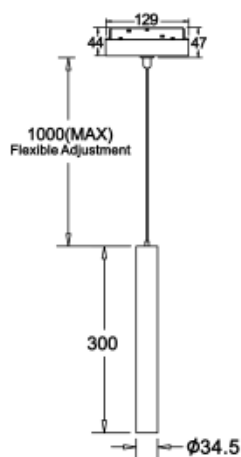

● 20939-B10-300

○ 20939-W10-300

Beam angle: 24°

LED Color: 3000K 4000K 5000K

System Power: 10W

CRI: 90

Lumen output: 919lm

Material: aluminium

Location: Interior

Fixation: Ceiling

Installation: Track

Product dimension: Ø34.5x300mm

Input: 48V DC

IP: 20

<https://uni-luce.com>

+39 339 505 5880

info@uni-luce.com

Via Monselice, 26, 20832 Desio

MB, Italy

The SIGMA system is a compact low voltage (48V) track system in which LED lighting fixtures are mounted. It has no limitations in terms of length and allows create configurations from the ceiling to the walls making unexpected shapes and configuration from straight to curcles and semi-curcles. SIGMA track has different installation methods including recessed, surface mounting and suspending. Recessed track has 2 installation possibilities: before and after ceiling mount. In the SIGMA lighting system, you can easily change the number of lighting fixtures and their arrangements, creating new lighting patterns in the room. Thanks to great verietiy of lamps, SIGMA system can match any interior style. A special click mechanism ensures reliable fixation of the lighting fixtures in the track. Brightness adjustment, management via the DALI protocol, or 1-10V. Turnable white function is available for choice as well.