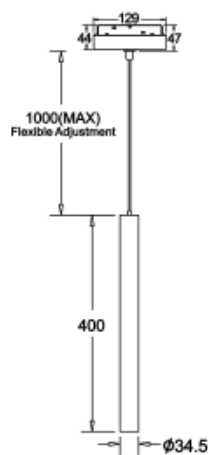

## SIGMA P TUBE 10 400

Available colors:

○ 20939-B10-400

● 20939-B10-400

○ 20939-W10-400

Beam angle: 24°

LED Color: 3000K 4000K 5000K

System Power: 10W

CRI: 90

Lumen output: 919lm

Material: aluminium

Location: Interior

Fixation: Ceiling

Installation: Track

Product dimension: Ø34.5x400mm

Input: 48V DC

IP: 20

<https://uni-luce.com>

+39 339 505 5880

[info@uni-luce.com](mailto:info@uni-luce.com)

Via Monselice, 26, 20832 Desio

MB, Italy

The SIGMA system is a compact low voltage (48V) track system in which LED lighting fixtures are mounted. It has no limitations in terms of length and allows create configurations from the ceiling to the walls making unexpected shapes and configuration from straight to curcles and semi-curcles. SIGMA track has different installation methods including recessed, surface mounting and suspending. Recessed track has 2 installation possibilities: before and after ceiling mount. In the SIGMA lighting system, you can easily change the number of lighting fixtures and their arrangements, creating new lighting patterns in the room. Thanks to great verietiy of lamps, SIGMA system can match any interior style. A special click mechanism ensures reliable fixation of the lighting fixtures in the track. Brightness adjustment, management via the DALI protocol, or 1-10V. Turnable white function is available for choice as well.