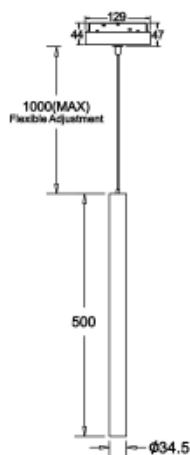

● 20939-B10-500

○ 20939-W10-500

Beam angle: 24°

LED Color: 3000K 4000K 5000K

System Power: 10W

CRI: 90

Lumen output: 919lm

Material: aluminium

Location: Interior

Fixation: Ceiling

Installation: Track

Product dimension: Ø34.5x500mm

Input: 48V DC

IP: 20

<https://uni-luce.com>

+39 339 505 5880

info@uni-luce.com

Via Monselice, 26, 20832 Desio

MB, Italy

The SIGMA system is a compact low voltage (48V) track system in which LED lighting fixtures are mounted. It has no limitations in terms of length and allows create configurations from the ceiling to the walls making unexpected shapes and configuration from straight to curcles and semi-curcles. SIGMA track has different installation methods including recessed, surface mounting and suspending. Recessed track has 2 installation possibilities: before and after ceiling mount. In the SIGMA lighting system, you can easily change the number of lighting fixtures and their arrangements, creating new lighting patterns in the room. Thanks to great verietiy of lamps, SIGMA system can match any interior style. A special click mechanism ensures reliable fixation of the lighting fixtures in the track. Brightness adjustment, management via the DALI protocol, or 1-10V. Turnable white function is available for choice as well.