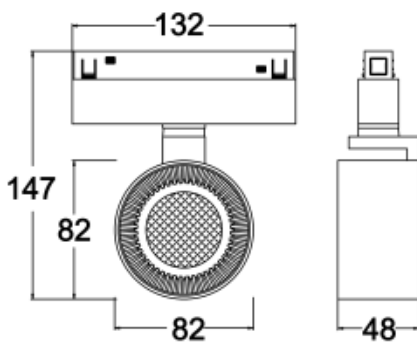

CRI:

90

Lumen output:

1111lm

Material:

aluminium

Location:

Interior

Fixation:

Wall Ceiling

Installation:

Track

Product dimension:

Ø82x147x132mm

Input:

48V DC

IP:

20

<https://uni-luce.com>

+39 339 505 5880

info@uni-luce.com

Via Monselice, 26, 20832 Desio

MB, Italy

The SIGMA system is a compact low voltage (48V) track system in which LED lighting fixtures are mounted. It has no limitations in terms of length and allows create configurations from the ceiling to the walls making unexpected shapes and configuration from straight to curcles and semi-curcles. SIGMA track has different installation methods including recessed, surface mounting and suspending. Recessed track has 2 installation possibilities: before and after ceiling mount. In the SIGMA lighting system, you can easily change the number of lighting fixtures and their arrangements, creating new lighting patterns in the room. Thanks to great verietiy of lamps, SIGMA system can match any interior style. A special click mechanism ensures reliable fixation of the lighting fixtures in the track. Brightness adjustment, management via the DALI protocol, or 1-10V. Turnable white function is available for choice as well.