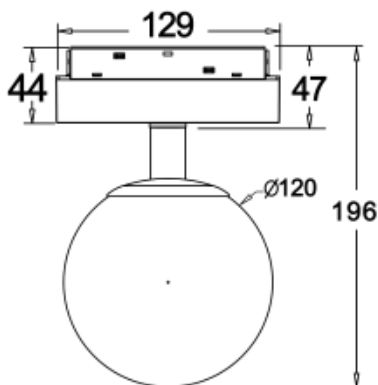

90

Lumen output:

393lm

Material:

aluminium, glass

Location:

Interior

Fixation:

Ceiling

Installation:

Track

Product dimension:

Ø120x167mm

Input:

48V DC

IP:

20

<https://uni-luce.com>

+39 339 505 5880

info@uni-luce.com

Via Monselice, 26, 20832 Desio

MB, Italy

The SIGMA system is a compact low voltage (48V) track system in which LED lighting fixtures are mounted. It has no limitations in terms of length and allows create configurations from the ceiling to the walls making unexpected shapes and configuration from straight to curcles and semi-curcles. SIGMA track has different installation methods including recessed, surface mounting and suspending. Recessed track has 2 installation possibilities: before and after ceiling mount. In the SIGMA lighting system, you can easily change the number of lighting fixtures and their arrangements, creating new lighting patterns in the room. Thanks to great verietiy of lamps, SIGMA system can match any interior style. A special click mechanism ensures reliable fixation of the lighting fixtures in the track. Brightness adjustment, management via the DALI protocol, or 1-10V. Turnable white function is available for choice as well.