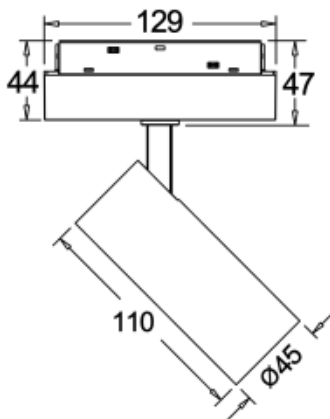

90

Lumen output:

928lm

Material:

aluminium

Location:

Interior

Fixation:

Ceiling

Installation:

Track

Product dimension:

Ø45xL110mm

Input:

48V DC

IP:

20

<https://uni-luce.com>

+39 339 505 5880

info@uni-luce.com

Via Monselice, 26, 20832 Desio

MB, Italy

The SIGMA system is a compact low voltage (48V) track system in which LED lighting fixtures are mounted. It has no limitations in terms of length and allows create configurations from the ceiling to the walls making unexpected shapes and configuration from straight to curcles and semi-curcles. SIGMA track has different installation methods including recessed, surface mounting and suspending. Recessed track has 2 installation possibilities: before and after ceiling mount. In the SIGMA lighting system, you can easily change the number of lighting fixtures and their arrangements, creating new lighting patterns in the room. Thanks to great verietiy of lamps, SIGMA system can match any interior style. A special click mechanism ensures reliable fixation of the lighting fixtures in the track. Brightness adjustment, management via the DALI protocol, or 1-10V. Turnable white function is available for choice as well.