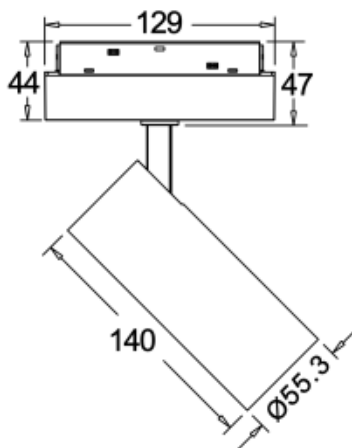

90

Lumen output:

1466lm

Material:

aluminium

Location:

Interior

Fixation:

Ceiling

Installation:

Track

Product dimension:

Ø55.3xL140mm

Input:

48V DC

IP:

20

<https://uni-luce.com>

+39 339 505 5880

info@uni-luce.com

Via Monselice, 26, 20832 Desio

MB, Italy

The SIGMA system is a compact low voltage (48V) track system in which LED lighting fixtures are mounted. It has no limitations in terms of length and allows create configurations from the ceiling to the walls making unexpected shapes and configuration from straight to curcles and semi-curcles. SIGMA track has different installation methods including recessed, surface mounting and suspending. Recessed track has 2 installation possibilities: before and after ceiling mount. In the SIGMA lighting system, you can easily change the number of lighting fixtures and their arrangements, creating new lighting patterns in the room. Thanks to great verietiy of lamps, SIGMA system can match any interior style. A special click mechanism ensures reliable fixation of the lighting fixtures in the track. Brightness adjustment, management via the DALI protocol, or 1-10V. Turnable white function is available for choice as well.