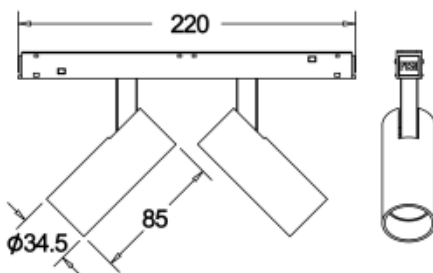

90

Lumen output:

1329lm

Material:

aluminium

Location:

Interior

Fixation:

Ceiling

Installation:

Track

Product dimension:

Ø34.5xL85x220mm

Input:

48V DC

IP:

20

<https://uni-luce.com>

+39 339 505 5880

info@uni-luce.com

Via Monselice, 26, 20832 Desio

MB, Italy

The SIGMA system is a compact low voltage (48V) track system in which LED lighting fixtures are mounted. It has no limitations in terms of length and allows create configurations from the ceiling to the walls making unexpected shapes and configuration from straight to curcles and semi-curcles. SIGMA track has different installation methods including recessed, surface mounting and suspending. Recessed track has 2 installation possibilities: before and after ceiling mount. In the SIGMA lighting system, you can easily change the number of lighting fixtures and their arrangements, creating new lighting patterns in the room. Thanks to great verietiy of lamps, SIGMA system can match any interior style. A special click mechanism ensures reliable fixation of the lighting fixtures in the track. Brightness adjustment, management via the DALI protocol, or 1-10V. Turnable white function is available for choice as well.