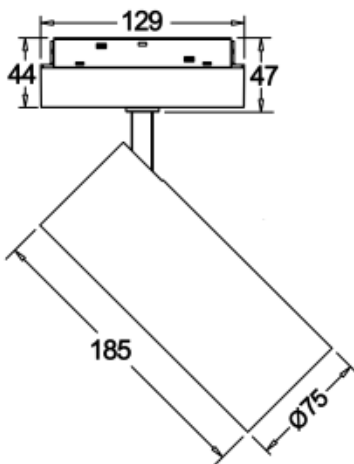

90

Lumen output:

2374lm

Material:

aluminium

Location:

Interior

Fixation:

Ceiling

Installation:

Track

Product dimension:

Ø75xL185mm

Input:

48V DC

IP:

20

<https://uni-luce.com>

+39 339 505 5880

info@uni-luce.com

Via Monselice, 26, 20832 Desio

MB, Italy

The SIGMA system is a compact low voltage (48V) track system in which LED lighting fixtures are mounted. It has no limitations in terms of length and allows create configurations from the ceiling to the walls making unexpected shapes and configuration from straight to curcles and semi-curcles. SIGMA track has different installation methods including recessed, surface mounting and suspending. Recessed track has 2 installation possibilities: before and after ceiling mount. In the SIGMA lighting system, you can easily change the number of lighting fixtures and their arrangements, creating new lighting patterns in the room. Thanks to great verietiy of lamps, SIGMA system can match any interior style. A special click mechanism ensures reliable fixation of the lighting fixtures in the track. Brightness adjustment, management via the DALI protocol, or 1-10V. Turnable white function is available for choice as well.