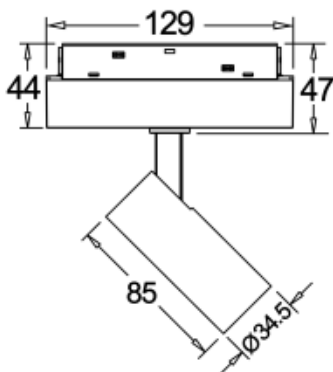

90

Lumen output:

650lm

Material:

aluminium

Location:

Interior

Fixation:

Ceiling

Installation:

Track

Product dimension:

Ø34.5xL85mm

Input:

48V DC

IP:

20

<https://uni-luce.com>

+39 339 505 5880

info@uni-luce.com

Via Monselice, 26, 20832 Desio

MB, Italy

The SIGMA system is a compact low voltage (48V) track system in which LED lighting fixtures are mounted. It has no limitations in terms of length and allows create configurations from the ceiling to the walls making unexpected shapes and configuration from straight to curcles and semi-curcles. SIGMA track has different installation methods including recessed, surface mounting and suspending. Recessed track has 2 installation possibilities: before and after ceiling mount. In the SIGMA lighting system, you can easily change the number of lighting fixtures and their arrangements, creating new lighting patterns in the room. Thanks to great verietiy of lamps, SIGMA system can match any interior style. A special click mechanism ensures reliable fixation of the lighting fixtures in the track. Brightness adjustment, management via the DALI protocol, or 1-10V. Turnable white function is available for choice as well.