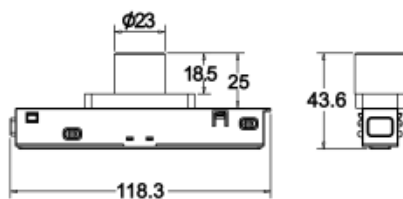

<https://uni-luce.com>

+39 339 505 5880

info@uni-luce.com

Via Monselice, 26, 20832 Desio

MB, Italy

SIGMA SPY 2 IN

Available colors:

○ 20945-B2

○ 20945-W2

Beam angle:

24°

LED Color:

3000K 4000K 5000K

System Power:

2W

CRI:

90

Lumen output:

186lm

Material:

aluminium

Location:

Interior

Fixation:

Wall Ceiling

Installation:

Track

Product dimension:

Ø23x43.6x118.3mm

Input:

48V DC

IP:

20