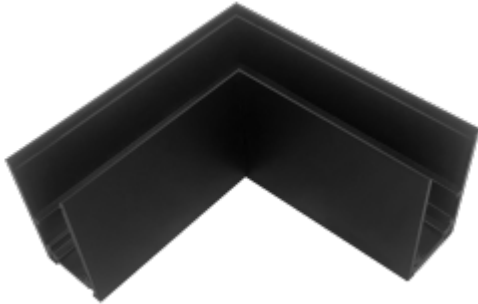

<https://uni-luce.com>
+39 339 505 5880
info@uni-luce.com

Via Monselice, 26, 20832 Desio
MB, Italy

SIGMA TRACK ON L CON

Available colors:

● 20956-B

Beam angle:

/°

Material:

aluminium

Location:

Interior

Fixation:

Wall Ceiling

Installation:

Surface

Product dimension:

95x95mm