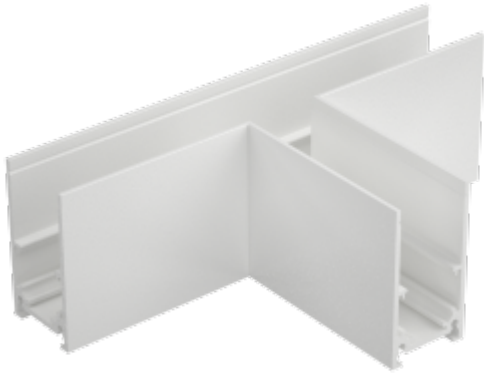

<https://uni-luce.com>

+39 339 505 5880

info@uni-luce.com

Via Monselice, 26, 20832 Desio

MB, Italy

SIGMA TRACK ON T CON

Available colors:

20959-B

20959-W

Beam angle:

/°

Material:

aluminium

Location:

Interior

Fixation:

Wall Ceiling

Installation:

Surface

Product dimension:

125x95mm