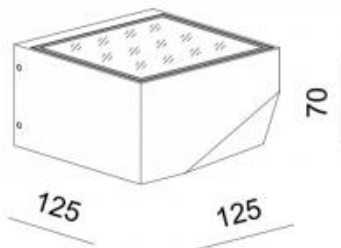

<https://uni-luce.com>

+39 339 505 5880

info@uni-luce.com

Via Monselice, 26, 20832 Desio

MB, Italy

SLIDE

Available colors:	<input type="radio"/> 603-W14
	<input checked="" type="radio"/> 603-B14
	<input type="radio"/> 603-GR14
Beam angle:	0°
LED Color:	3000K
System Power:	14W 700mA
CRI:	80
Material:	die-casting powder coated aluminium
Location:	Exterior
Fixation:	Wall
Installation:	Surface
Product dimension:	125x125x70mm
Input:	100-240V 50\60Hz
IP:	65
Class:	I

<https://uni-luce.com>

+39 339 505 5880

info@uni-luce.com

Via Monselice, 26, 20832 Desio

MB, Italy

SLIDE is a classic in the UNI LUCE exterior light collection. This attractive lamp comes in different colours. IP65 fixture with diffused light effect, making it suitable for both wet areas and outdoor use. Small decorative effect on the surface gives additional eye catching detail.