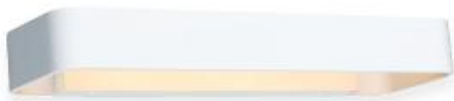

<https://uni-luce.com>

+39 339 505 5880

info@uni-luce.com

Via Monselice, 26, 20832 Desio

MB, Italy

SNOWY 300

Available colors:

☐ 440-W7

☒ 440-B7

☐ 440-CH7

Beam angle:

L°

LED Color:

2700K 3000K 4000K

LED power:

5W

System Power:

6,5W 350mA

CRI:

90

Lumen output:

703lm

Location:

Interior

Fixation:

Wall

Installation:

Surface

Product dimension:

300x125x50mm

Input:

100-240V 50\60Hz

IP:

40

Class:

I

DIM Option:

ON/OFF TRIAC