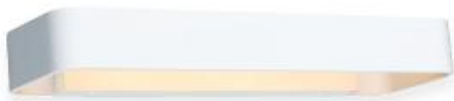

<https://uni-luce.com>

+39 339 505 5880

info@uni-luce.com

Via Monselice, 26, 20832 Desio

MB, Italy

SNOWY 400

Available colors:

☐ 440-W12

☒ 440-B12

☐ 440-CH12

Beam angle:

L°

LED Color:

2700K 3000K 4000K

LED power:

10,2W

System Power:

12W 500m

CRI:

80

Lumen output:

790lm

Location:

Interior

Fixation:

Wall

Installation:

Surface

Product dimension:

400x125x50mm

Input:

100-240V 50\60Hz

IP:

40

Class:

I

DIM Option:

ON/OFF TRIAC