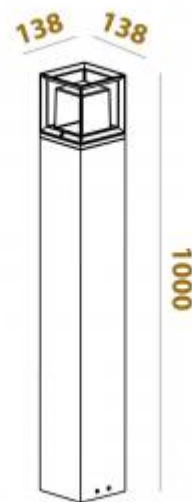

## SOFT POLE 1000

Available colors:

- 480-B8
- 480-GR8
- 480-DGR8

Beam angle: 0°  
LED Color: 3000K  
System Power: 8W 500mA  
Lumen output: 840lm  
Material: die-casting powder coating aluminum  
Location: Exterior  
Fixation: Bollards  
Product dimension: 138x138x1000mm  
Input: 220-240V 50\60Hz  
IP: 65  
Class: I  
DIM Option: ON/OFF TRIAC DTW  
IK: 08

<https://uni-luce.com>

+39 339 505 5880

[info@uni-luce.com](mailto:info@uni-luce.com)

Via Monselice, 26, 20832 Desio

MB, Italy

With SOFT, UNI LUCE offers a highly original interpretation of an archetypical concept: a light source that is contained within the framing of a 3D rectangular shape. The SOFT is available in indoor and outdoor versions, as a ground, wall or ceiling fixture. The series integrates beautifully in both country-classic and contemporary homes, and is suitable for hotels and public buildings as well. The SOFT not only breathes new life into a classic concept, it also adds a detailed element of refinement. The sharply profiled framing in aluminium is utterly devoid of welding seams.