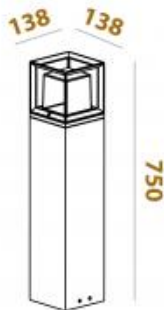

<https://uni-luce.com>
+39 339 505 5880
info@uni-luce.com

Via Monselice, 26, 20832 Desio
MB, Italy

SOFT POLE 750

Available colors:

- 479-B8
- 479-GR8
- 479-DGR8

Beam angle: 0°
LED Color: 3000K 4000K 6000K 5000K
System Power: 8W 500mA
Lumen output: 840lm
Material: aluminium, glass
Location: Exterior
Fixation: Bollards
Product dimension: 138 x 138 x H750mm
Input: 220-240V 50\60Hz
IP: 65
Class: I
DIM Option: ON/OFF TRIAC DTW
IK: 08