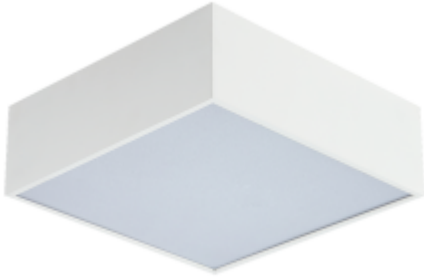

<https://uni-luce.com>
+39 339 505 5880
info@uni-luce.com

Via Monselice, 26, 20832 Desio
MB, Italy

SOLO 12 SQ

Available colors:

○ 20147-W12-120

● 20147-B12-120

Beam angle:

110°

Material:

aluminium, PC

Location:

Interior

Fixation:

Ceiling

Installation:

Surface

Product dimension:

120x120x59mm

Input:

220-240V 50/60HZ

IP:

20

Class:

II