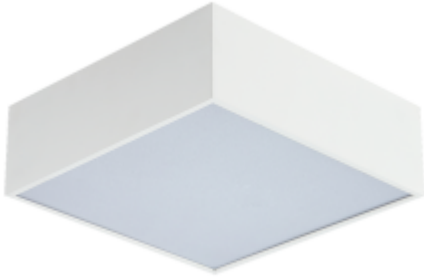

<https://uni-luce.com>
+39 339 505 5880
info@uni-luce.com

Via Monselice, 26, 20832 Desio
MB, Italy

SOLO 15 SQ

Available colors:

○ 20148-W15-175

● 20148-B15-175

Beam angle:

110°

Material:

aluminium, PC

Location:

Interior

Fixation:

Ceiling

Installation:

Surface

Product dimension:

175x175x59mm

Input:

220-240V 50/60HZ

IP:

20

Class:

II

The range comes in different diameters and application possibilities. SOLO features in-house developed printed circuit boards

specifically engineered to provide a uniform illumination of the polycarbonate. Small to large, recessed to suspended, for general