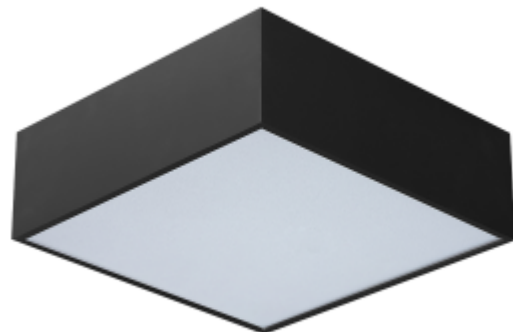

Material:

aluminium, PC

Location:

Interior

Fixation:

Ceiling

Installation:

Surface

DIM Option:

DALI TRIAC 1-10V DTW

<https://uni-luce.com>

+39 339 505 5880

info@uni-luce.com

Via Monselice, 26, 20832 Desio

MB, Italy

SOLO is an extensive range of pure geometrically formed lighting fixtures that guarantee powerful illumination and atmosphere.

The range comes in different diameters and application possibilities. SOLO features in-house developed printed circuit boards

specifically engineered to provide a uniform illumination of the polycarbonate. Small to large, recessed to suspended, for general